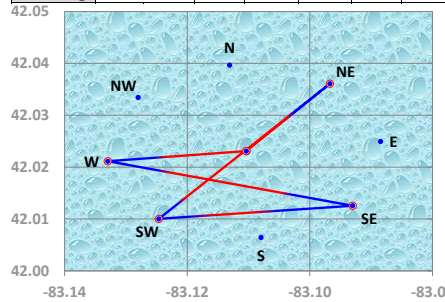

Course 2 7.3 Nm

Marks	C	NE	SW	SE	W	C
Round	Start	p	p	p	p	Finish
Nm	1.0	2.0	1.4	1.9	1.0	
Heading	38	219	84	286	83