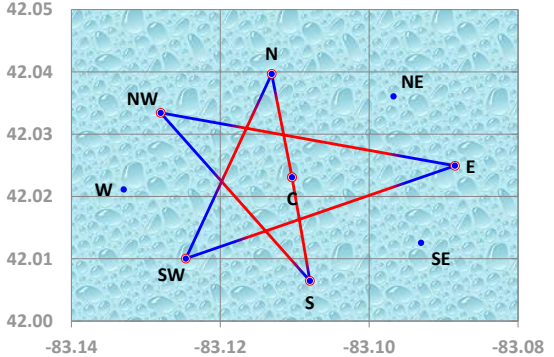

GIYC - INDEPENDENCE RACE

Spinnaker Courses

The marks will only utilize the WNATR buoys.
The course length will be approximately 9.4 Nm.
The Start and Finish will be from the "C" mark.
The course # will be designated by the RC Boat.

09:00 am - Skipper's Meeting on the GIYC Deck
(Coffee and Donuts will be Available)

START	CLASS FLAG
11:00 am - Spinnaker A	(Blue Flag)
11:05 am - Spinnaker B	(Green Flag)
11:10 am - JAM	(Purple Flag)

spiNNAKER

Course 1 9.4 Nm

Marks	C	N	SW	E	NW	S	C
Round	Start	p	p	p	p	p	Finish
Nm		1.0	1.9	1.8	1.8	1.9	1.0
Heading		353	196	61	286	151	354