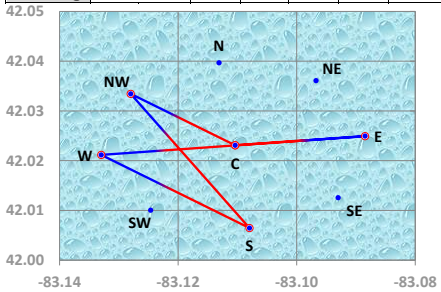

Course 3 7.3 Nm

Marks	C	E	W	S	NW	C
Round	Start	p	p	p	p	Finish
Nm	1.0	2.0	1.4	1.9	1.0	
Heading	84	263	128	331	128