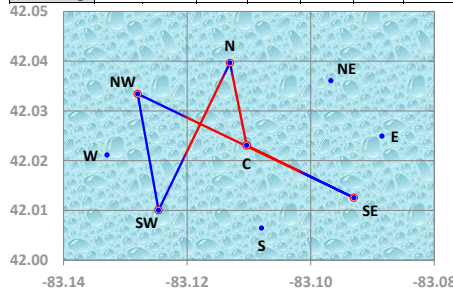

Course 4 7.3 Nm

Marks	C	SE	NW	SW	N	C
Round	Start	p	p	p	p	Finish
Nm	1.0	2.0	1.4	1.9	1.0	
Heading	129	309	174	16	173