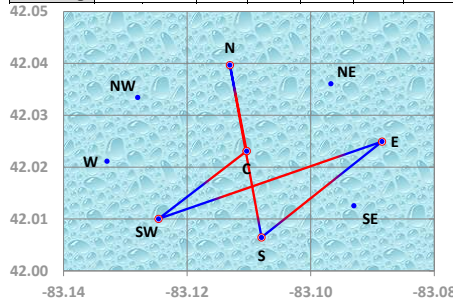

GIYC - INDEPENDENCE RACE

JAM/JOG COURSES

The marks will only utilize the WNATR buoys.
The course length will be approximately 7.3 Nm.
The Start and Finish will be from the "C" mark.
The course # will be designated by the RC Boat.

09:00 am - Skipper's Meeting on the GIYC Deck
(Coffee and Donuts will be Available)

START	CLASS FLAG
11:00 am - Spinnaker A	(Blue Flag)
11:05 am - Spinnaker B	(Green Flag)
11:10 am - JAM	(Purple Flag)

Course 1 7.3 Nm

Marks	C	N	S	E	SW	C
Round	Start	p	p	p	p	Finish
Nm	1.0	2.0	1.4	1.8	1.0	
Heading	353	173